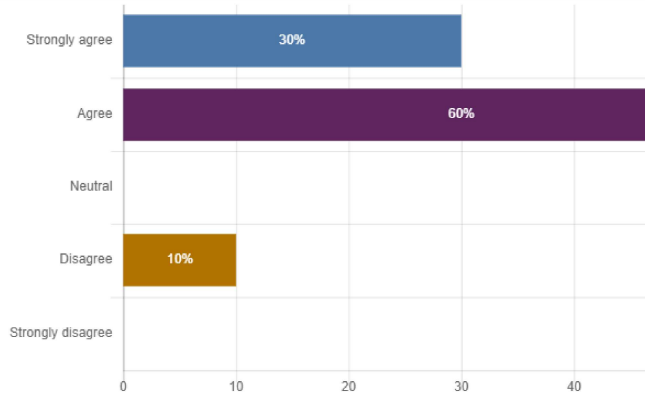

Department Name: DEPARTMENT OF TAMIL

Academic Year: 2020-2021

Program: PG

Batch: 2019

Department: DEPARTMENT OF TAMIL

Fairness of the internal evaluation process by the teachers.

How well were the teachers able to communicate?

Teachers encourage you to participate in extracurricular activities.

The teachers illustrate the concepts through examples and applications.

The overall quality of teaching-learning process in your institute is very good.

Was your performance in assignments discussed with you?

Efforts are made by the institute / teachers to inculcate soft skills, life skills and employability skills to make you ready for the world of work.