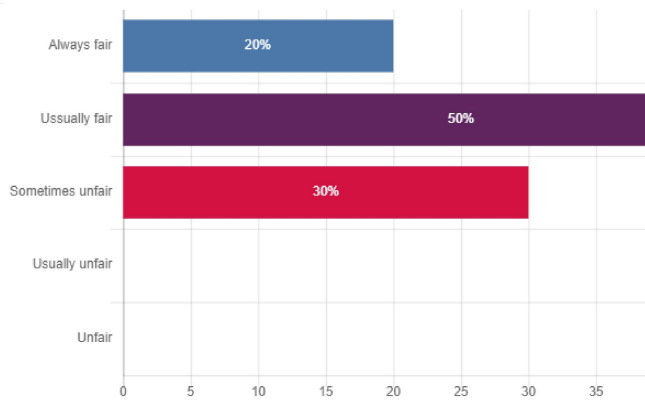

Department Name: DEPARTMENT OF TAMIL

Academic Year: 2020-2021

Program: PG

Batch: 2019

Department: DEPARTMENT OF TAMIL

Fairness of the internal evaluation process by the teachers.

How well were the teachers able to communicate?

Teachers encourage you to participate in extracurricular activities.

The teachers illustrate the concepts through examples and applications.

The overall quality of teaching-learning process in your institute is very good.