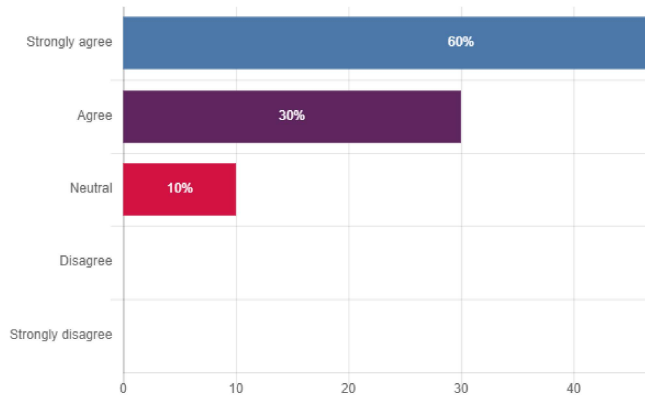

Department Name: DEPARTMENT OF TAMIL

Academic Year: 2020-2021

Program: PG

Batch: 2019

Department: DEPARTMENT OF TAMIL

Fairness of the internal evaluation process by the teachers.

How well were the teachers able to communicate?

Teachers encourage you to participate in extracurricular activities.

The teachers illustrate the concepts through examples and applications.

The overall quality of teaching-learning process in your institute is very good.

Was your performance in assignments discussed with you?

Efforts are made by the institute / teachers to inculcate soft skills, life skills and employability skills to make you ready for the world of work.