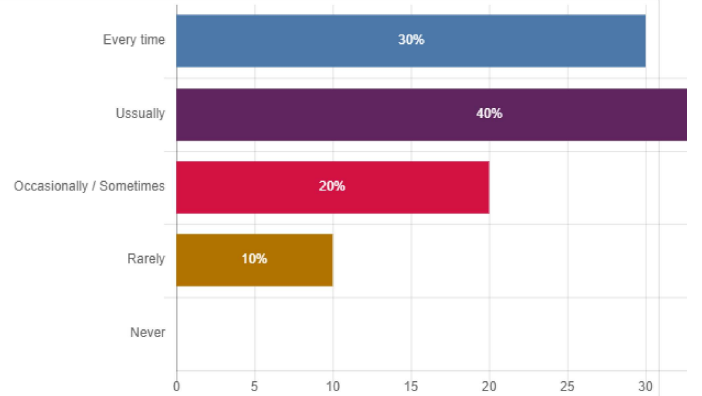

Department Name: DEPARTMENT OF TAMIL

Academic Year: 2020-2021

Program: PG

Batch: 2019

Department: DEPARTMENT OF TAMIL

Fairness of the internal evaluation process by the teachers.

How well were the teachers able to communicate?

Teachers encourage you to participate in extracurricular activities.

The teachers illustrate the concepts through examples and applications.

The overall quality of teaching-learning process in your institute is very good.