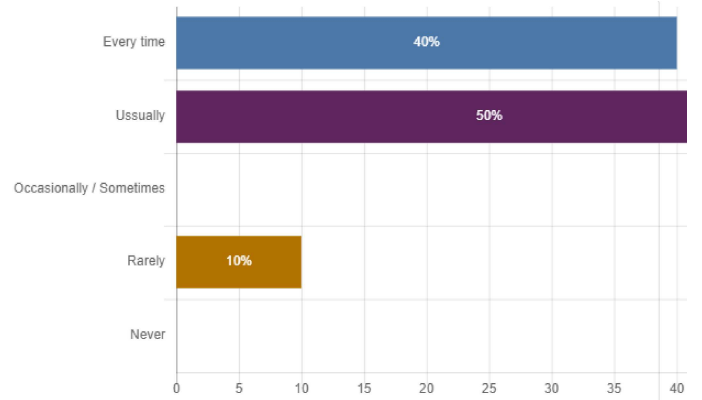

Department Name: DEPARTMENT OF TAMIL

Academic Year: 2020-2021

Program: PG

Batch: 2019

Department: DEPARTMENT OF TAMIL

Fairness of the internal evaluation process by the teachers.

How well were the teachers able to communicate?

Teachers encourage you to participate in extracurricular activities.

The teachers illustrate the concepts through examples and applications.

The overall quality of teaching-learning process in your institute is very good.