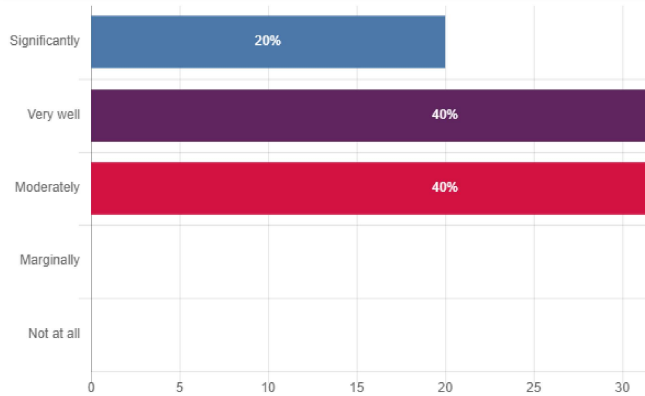

Was your performance in assignments discussed with you?

Efforts are made by the institute / teachers to inculcate soft skills, life skills and employability skills to make you ready for the world of work.

How well did the teachers prepare for the classes?

How much of the syllabus was covered in the class?

Teachers inform you about your expected competencies, course outcomes and programme outcomes.

Teachers are able to identify your weaknesses and help you to overcome them.