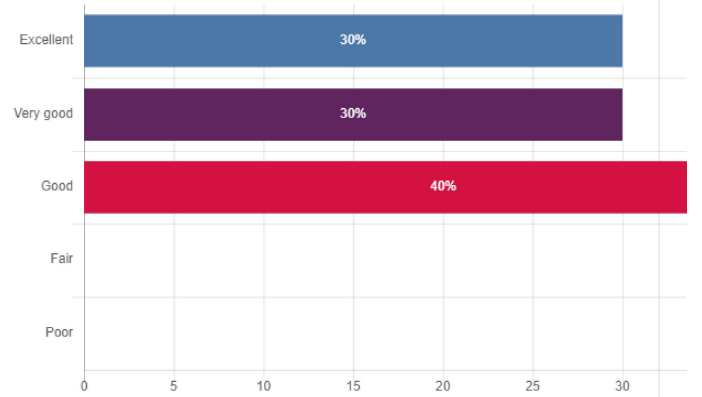

Was your performance in assignments discussed with you?

Efforts are made by the institute / teachers to inculcate soft skills, life skills and employability skills to make you ready for the world of work.

How well did the teachers prepare for the classes?

How much of the syllabus was covered in the class?

Teachers inform you about your expected competencies, course outcomes and programme outcomes.

Teachers are able to identify your weaknesses and help you to overcome them.