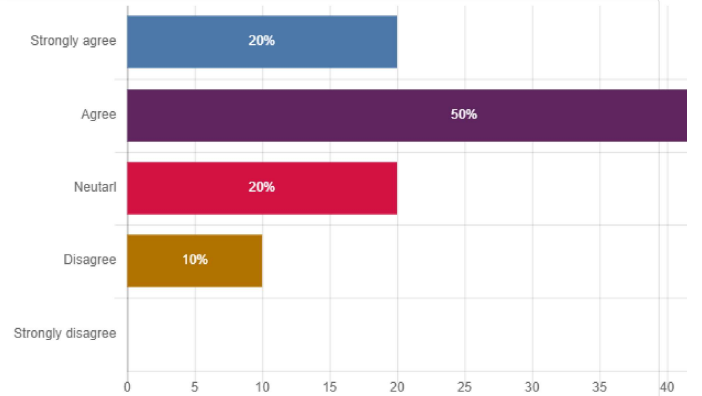

The teacher's approach to teaching can best be described as