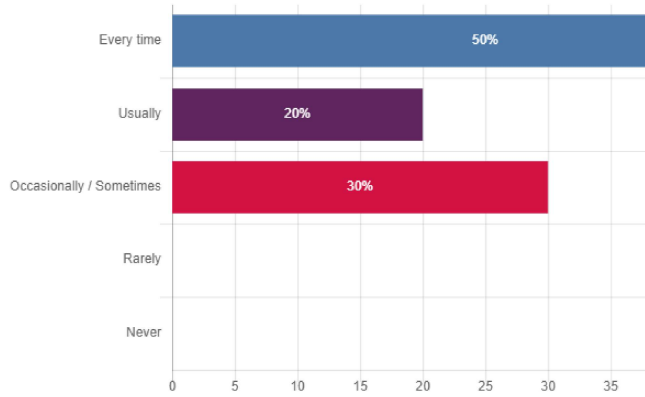

Was your performance in assignments discussed with you?

Efforts are made by the institute / teachers to inculcate soft skills, life skills and employability skills to make you ready for the world of work.

How well did the teachers prepare for the classes?

How much of the syllabus was covered in the class?

Teachers inform you about your expected competencies, course outcomes and programme outcomes.

Teachers are able to identify your weaknesses and help you to overcome them.