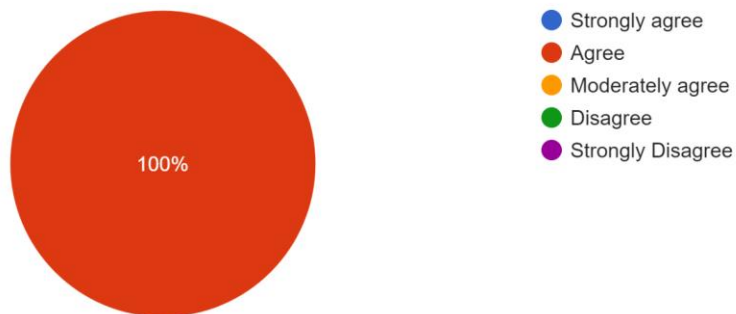

The curriculum is effective at developing critical thinking and innovation

2 responses