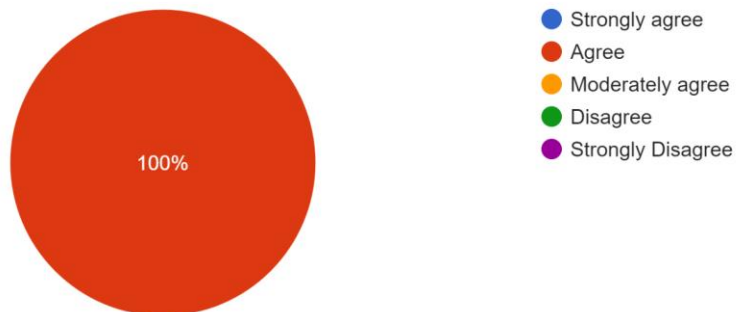

The curriculum is oriented towards developing skilled human resources.

2 responses