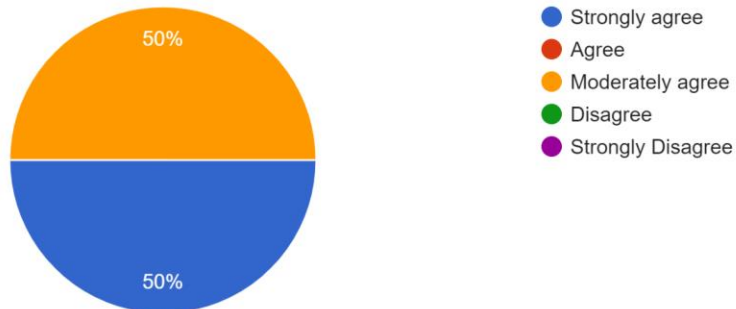

Feedback from Employers during 2021-22

The curriculum is relevant and has its focus on employability of graduates

2 responses